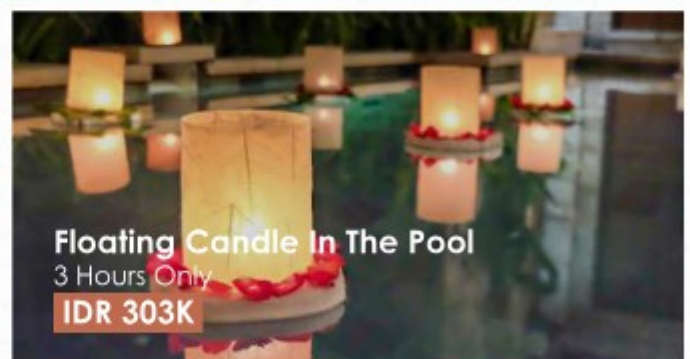

Full Flower Decor In The Pool  
IDR 3.218K

Floating Ballon In The Pool  
IDR 726K

Flower Petal (i ♥ U)  
IDR 551K

Floating Candle In The Pool  
3 Hours Only  
IDR 303K

Pool Floaties  
IDR 242K

Floating Tray Breakfast  
IDR 484K