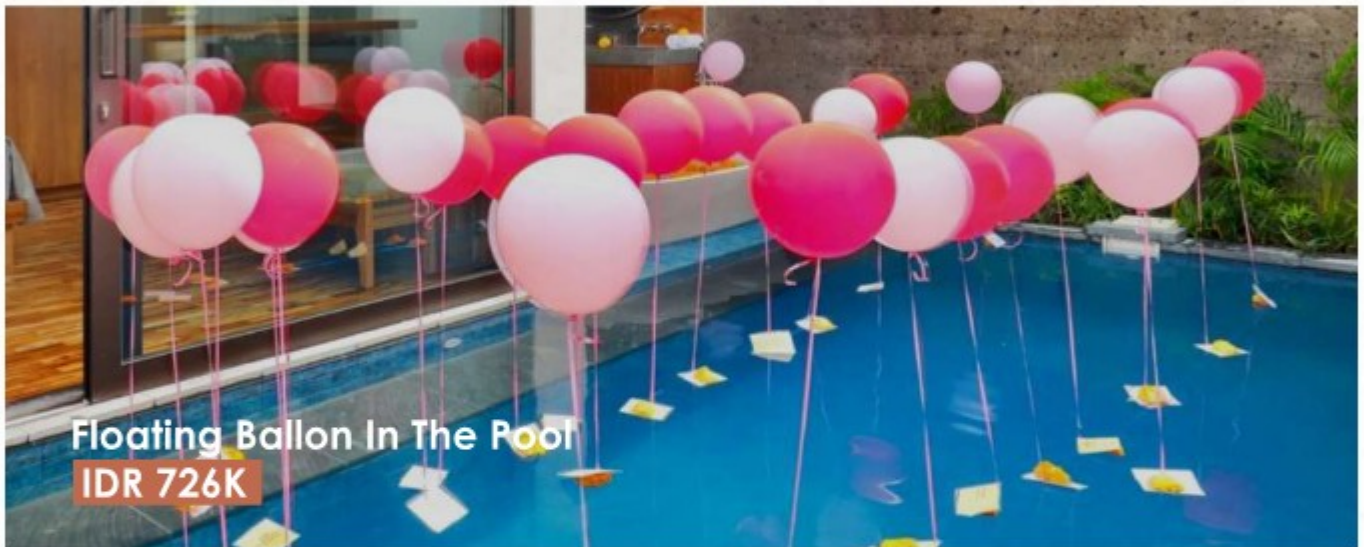

Full Flower Decor In The Pool  
IDR 3.218K

Floating Ballon In The Pool  
IDR 726K

Flower Petal (i ♥ U)  
IDR 551K

Floating Candle In The Pool  
3 Hours Only  
IDR 303K

Pool Floaties  
IDR 242K

Floating Tray Breakfast  
IDR 484K